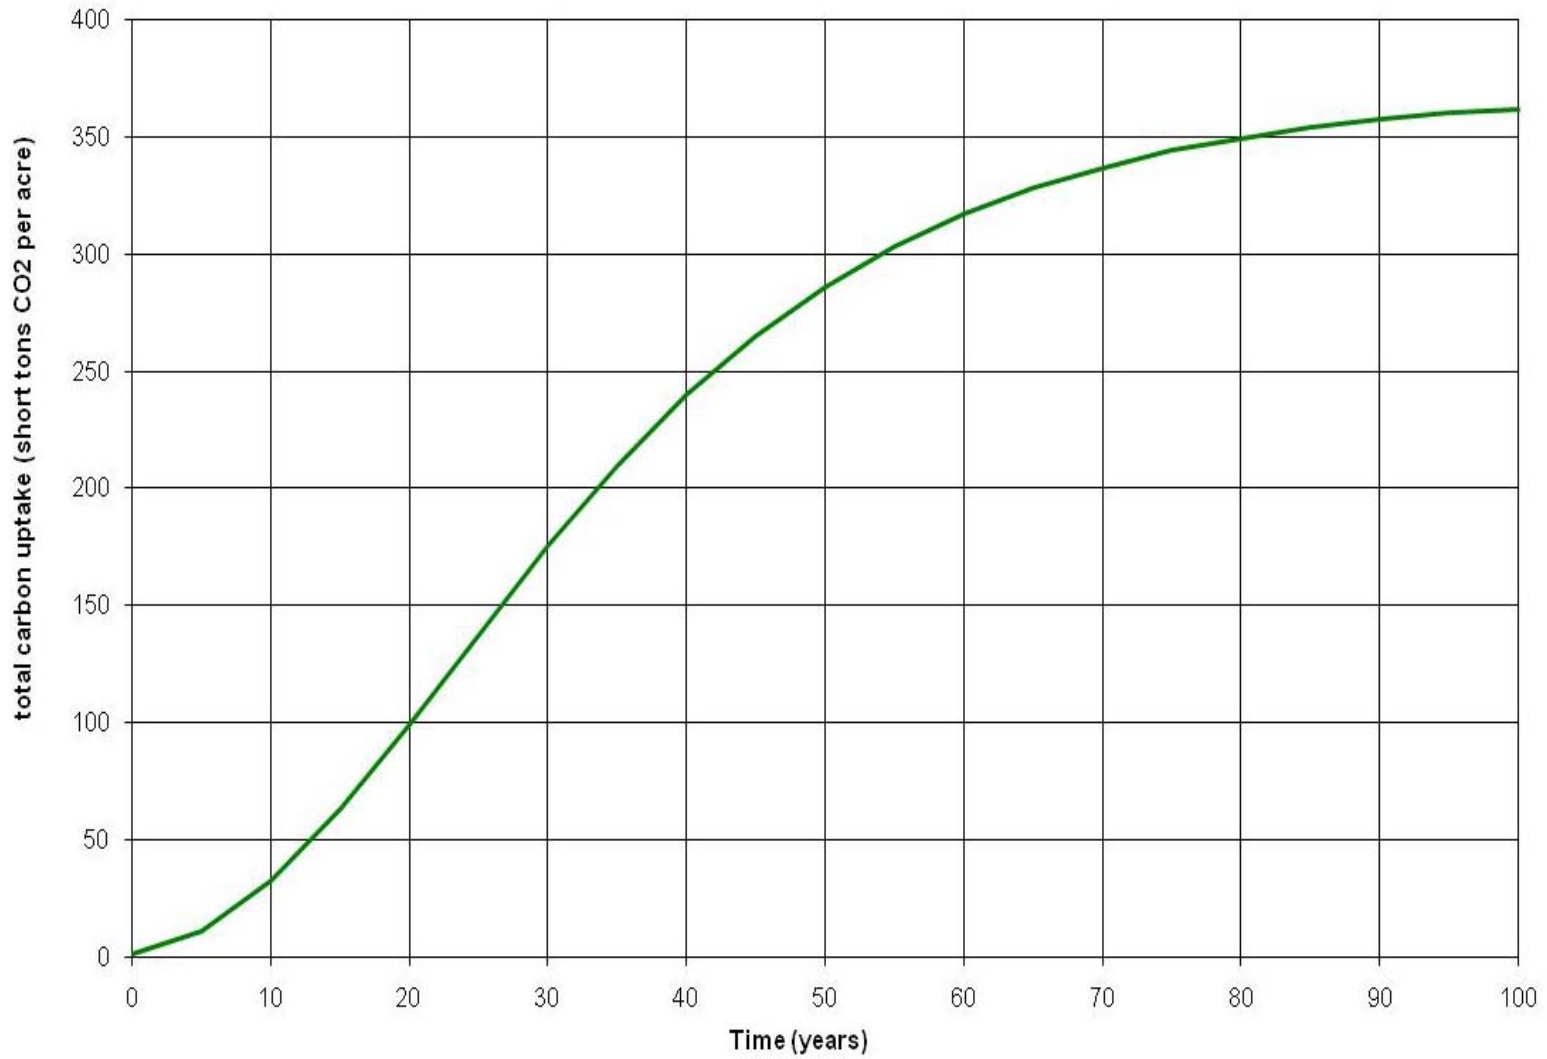

Projected Carbon Accrual in Lower Mississippi Valley Tree Plantings

Afforestation projects in the Lower Mississippi River Valley Percent of Total Carbon Sequestered with Time